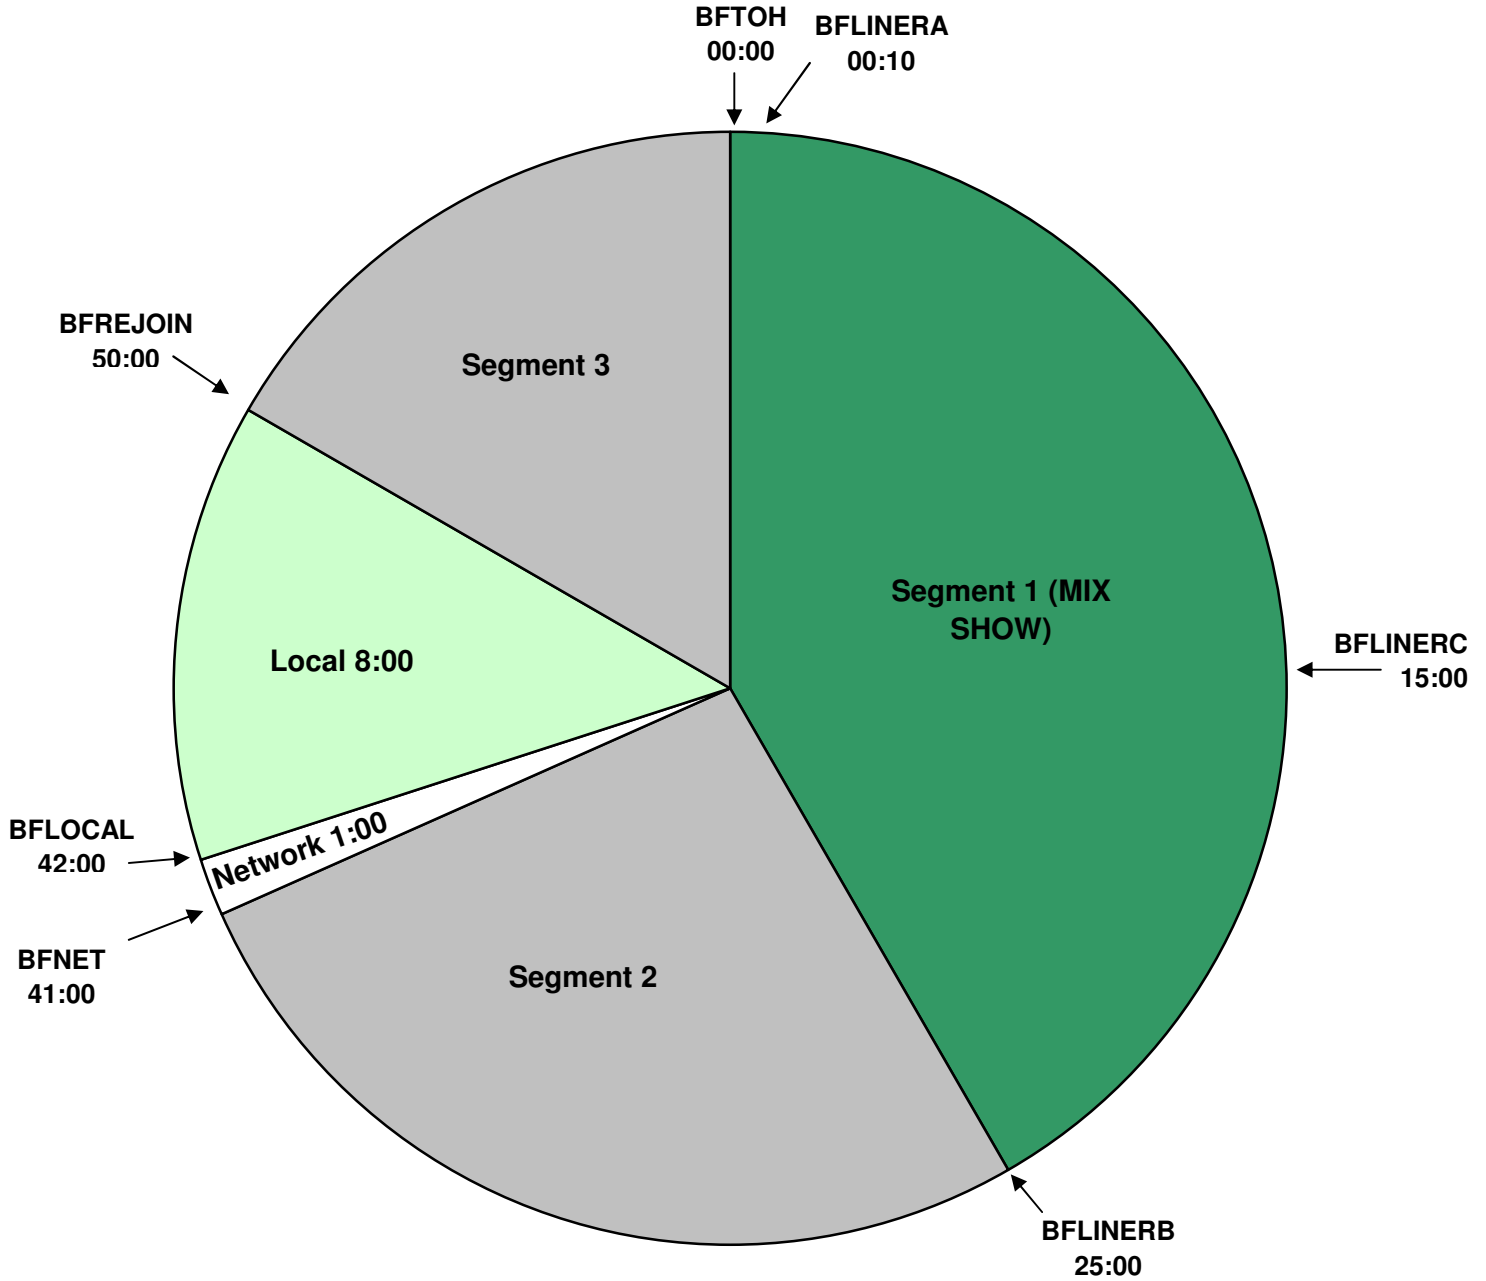

# THE BREAKFAST CLUB

**PROGRAM CLOCK**  
**XDS Program: Breakfast Club**  
 Effective Date: March 17th, 2014  
 Premiere XDS PRO4-P Satellite  
 Time: 3:00AM - 7:00AM Pacific Time  
 Hour 4

For Technical Assistance call:  
 Premiere Network Operations Center: 800-276-4431  
 Technical Info: [www.premiereradio.com/engineering](http://www.premiereradio.com/engineering)

**premiere**  
 NETWORKS

**Breakfast Club Relays:**

BFTOH = :05 DRY LEGAL id  
 BFLINERA = :10 PRODUCED LINER  
 BFLINERB = :03 PRODUCED STATION STAB  
 BFLINERC = dry :15

**All Breaks Float**